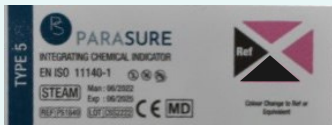

STOP!

be sure...be ParaSure

Type 5 Integrator Steam

Unprocessed indicator

The three additional triangles are pink

Successfully processed indicator

All three additional triangles are now black.

PASS

Items in tray/pack can be safely used

Unsuccessfully processed indicator

Only partial colour change to bottom triangle.
Cause: only temperature present

FAIL

Do NOT use items in tray/pack

Unsuccessfully processed indicator