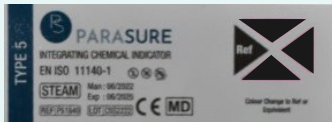

STOP!

be sure...be ParaSure

Type 5 Integrator Steam

Unprocessed indicator

The three additional triangles are pink

Successfully processed indicator

All three additional triangles are now black.

PASS

Items in tray/pack can be safely used

Unsuccessfully processed indicator

Only partial colour change to bottom triangle.
Cause: only temperature present

FAIL

Do NOT use items in tray/pack

Unsuccessfully processed indicator